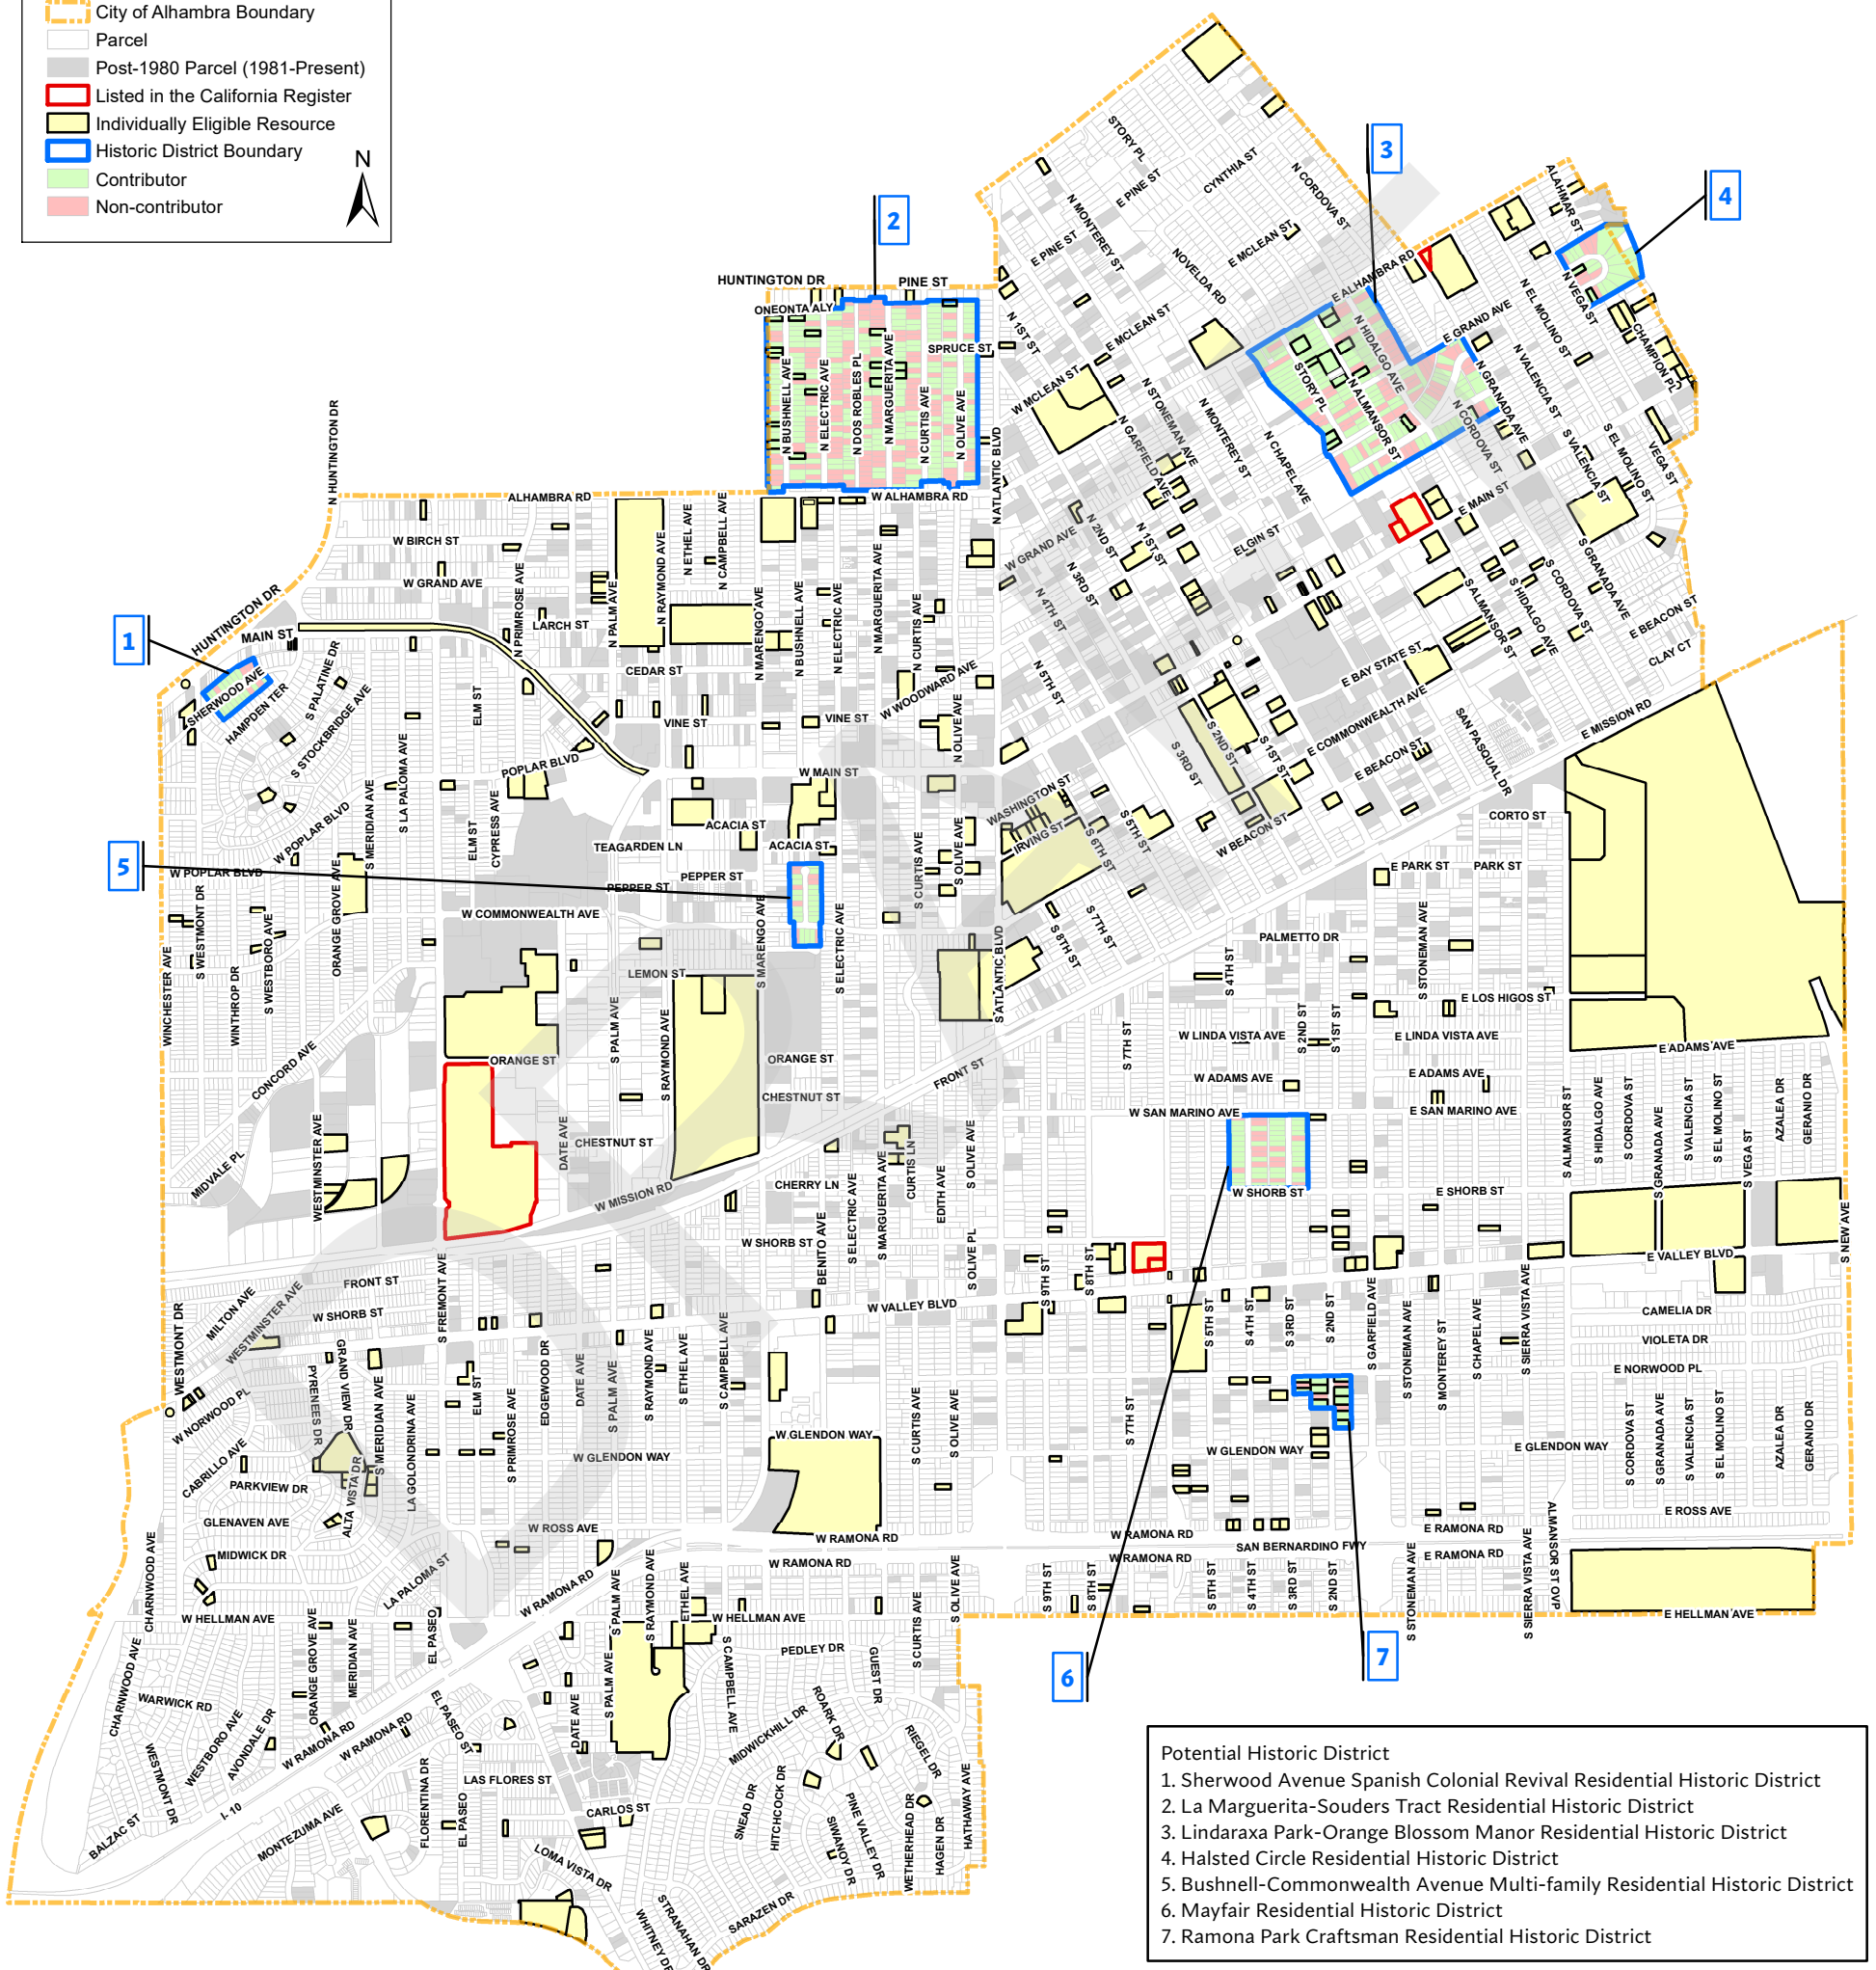

# City of Alhambra

## Draft Historic Resources Survey Recommendations

**Legend**

- City of Alhambra Boundary
- Parcel
- Post-1980 Parcel (1981-Present)
- Listed in the California Register
- Individually Eligible Resource
- Historic District Boundary
- Contributor
- Non-contributor

- Potential Historic District
1. Sherwood Avenue Spanish Colonial Revival Residential Historic District
  2. La Marguerita-Souders Tract Residential Historic District
  3. Linderaxa Park-Orange Blossom Manor Residential Historic District
  4. Halsted Circle Residential Historic District
  5. Bushnell-Commonwealth Avenue Multi-family Residential Historic District
  6. Mayfair Residential Historic District
  7. Ramona Park Craftsman Residential Historic District